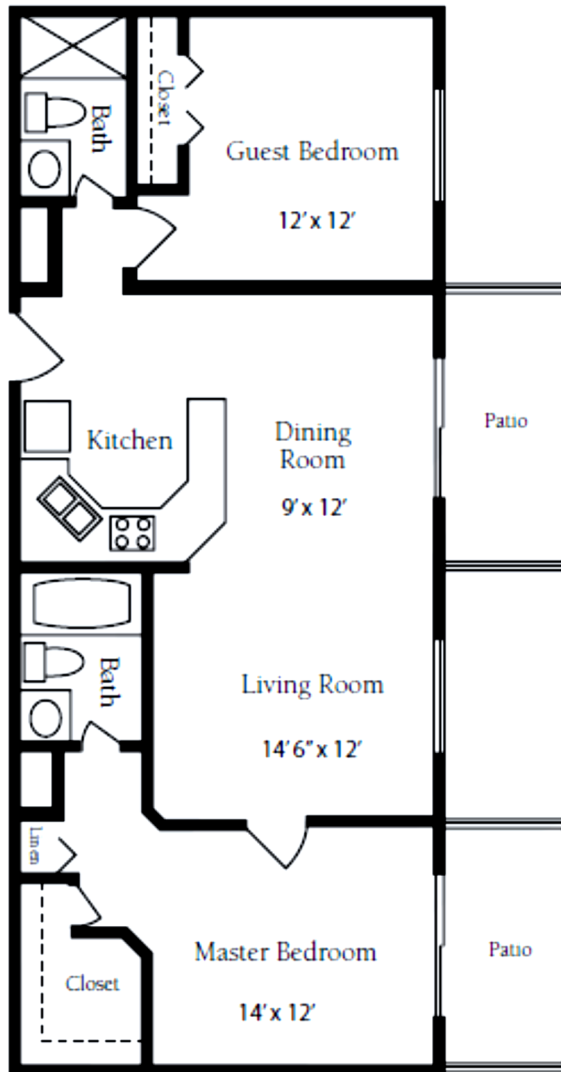

NORTH CHANDLER PLACE

a continuum of care senior living community

NCP

INDEPENDENT LIVING TWO BEDROOM DELUXE

Two Bedroom Deluxe: 1330 sq. ft.
Dimensions are approximate. Floor plans may vary.

TWO BEDROOM DELUXE FLOOR PLAN - INDEPENDENT LIVING

NORTH CHANDLER PLACE

a continuum of care senior living community

NCP

INDEPENDENT LIVING TWO BEDROOM, TWO BATHROOM

Two Bedroom, Two Bathroom: 872 - 1036 sq. ft.
Dimensions are approximate. Floor plans may vary.

NORTH CHANDLER PLACE

a continuum of care senior living community

NCP

INDEPENDENT LIVING ONE BEDROOM, TWO BATHROOM

One Bedroom, Two Bathroom - 848 sq. ft.
Dimensions are approximate. Floor plans may vary.

NORTH CHANDLER PLACE

a continuum of care senior living community

NCP

INDEPENDENT LIVING ONE BEDROOM, ONE BATHROOM

One Bedroom, One Bathroom - 647 sq. ft.
Dimensions are approximate. Floor plans may vary.