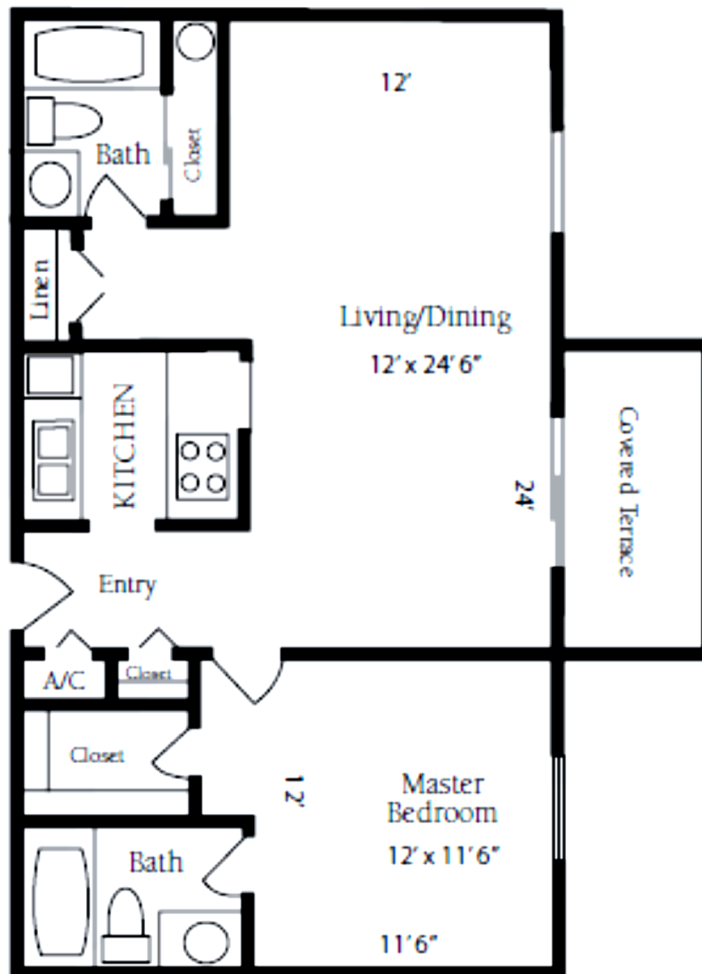

NORTH CHANDLER PLACE

a continuum of care senior living community

NCP

INDEPENDENT LIVING TWO BEDROOM DELUXE

Two Bedroom Deluxe: 1330 sq. ft.
Dimensions are approximate. Floor plans may vary.

TWO BEDROOM DELUXE FLOOR PLAN - INDEPENDENT LIVING

NORTH CHANDLER PLACE

a continuum of care senior living community

NCP

INDEPENDENT LIVING TWO BEDROOM, TWO BATHROOM

Two Bedroom, Two Bathroom: 872 - 1036 sq. ft.
Dimensions are approximate. Floor plans may vary.

NORTH CHANDLER PLACE

a continuum of care senior living community

NCP

INDEPENDENT LIVING ONE BEDROOM, TWO BATHROOM

One Bedroom, Two Bathroom - 848 sq. ft.
Dimensions are approximate. Floor plans may vary.

NORTH CHANDLER PLACE

a continuum of care senior living community

NCP

INDEPENDENT LIVING ONE BEDROOM, ONE BATHROOM

One Bedroom, One Bathroom - 647 sq. ft.
Dimensions are approximate. Floor plans may vary.