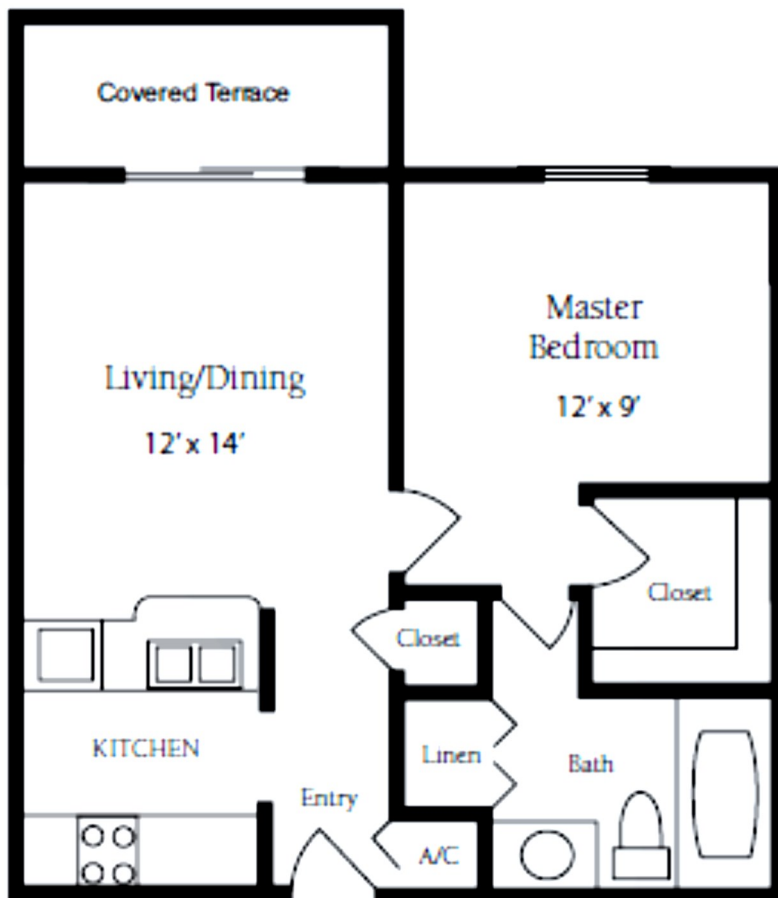

NORTH CHANDLER PLACE

a continuum of care senior living community

NCP

INDEPENDENT LIVING TWO BEDROOM, TWO BATHROOM

Two Bedroom, Two Bathroom: 872 - 1036 sq. ft.
Dimensions are approximate. Floor plans may vary.

NORTH CHANDLER PLACE

a continuum of care senior living community

NCP

INDEPENDENT LIVING ONE BEDROOM, TWO BATHROOM

One Bedroom, Two Bathroom - 848 sq. ft.
Dimensions are approximate. Floor plans may vary.

NORTH CHANDLER PLACE

a continuum of care senior living community

NCP

INDEPENDENT LIVING ONE BEDROOM, ONE BATHROOM

One Bedroom, One Bathroom - 647 sq. ft.
Dimensions are approximate. Floor plans may vary.