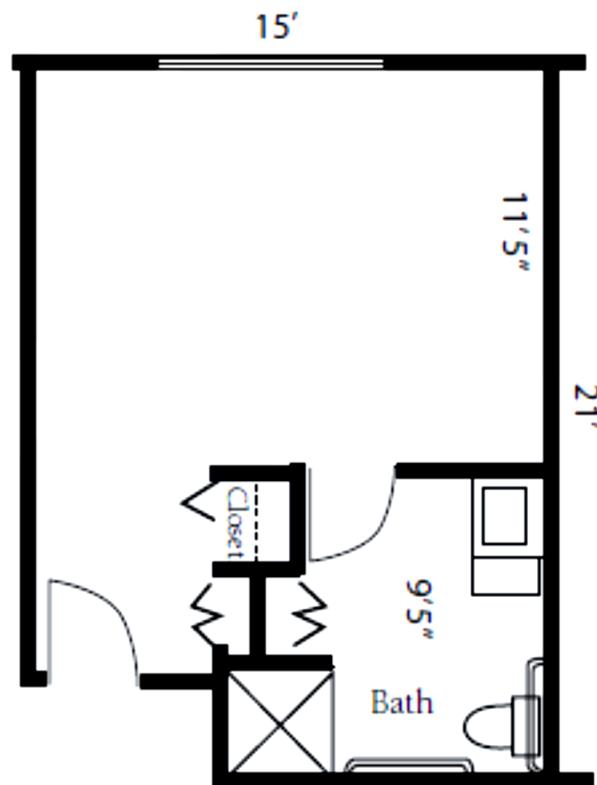

## MEMORY CARE PRIVATE STUDIO

PRIVATE STUDIO FLOOR PLAN - MEMORY CARE

Private Studio - 329 sq. ft.  
*Dimensions are approximate. Floor plans may vary.*

## MEMORY CARE SHARED SUITE

SHARED SUITE FLOOR PLAN - MEMORY CARE

Shared Studios - 224-235 sq. ft. per side  
Dimensions are approximate. Floor plans may vary.