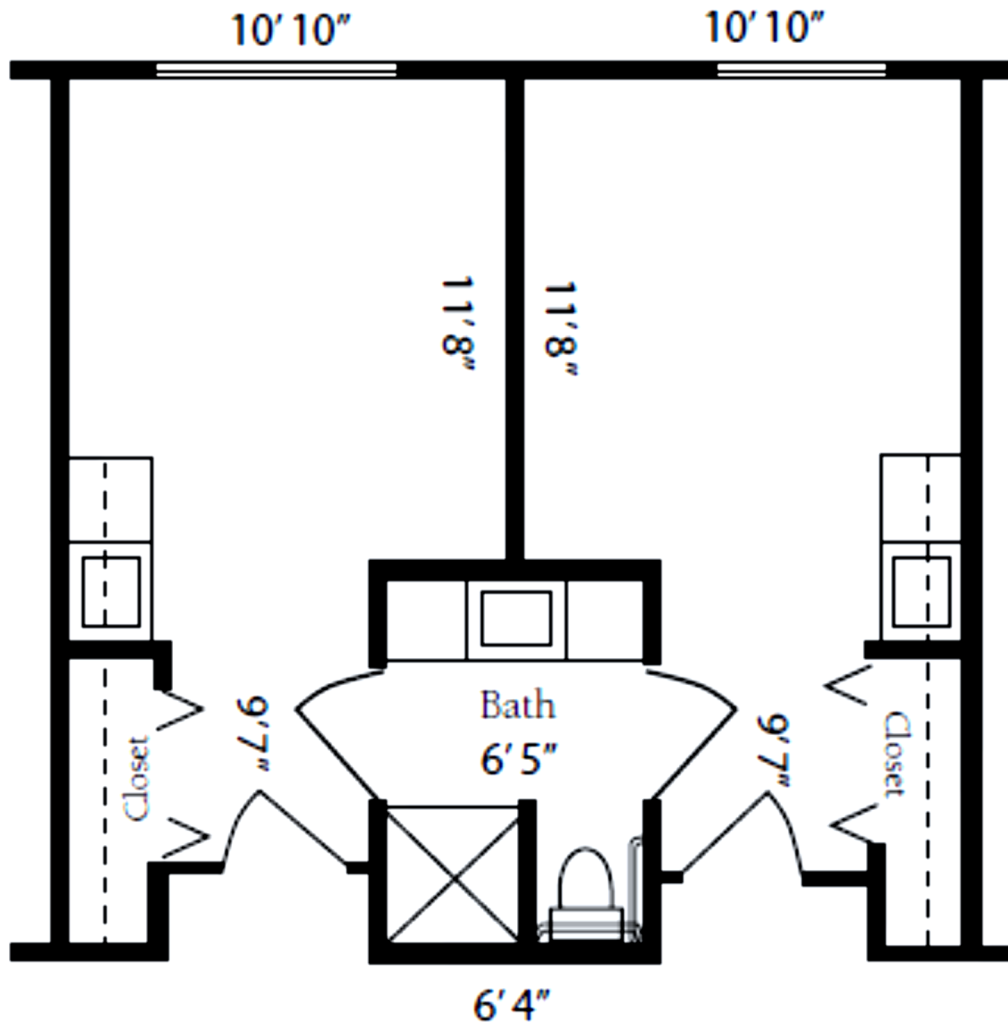

## MEMORY CARE PRIVATE STUDIO

PRIVATE STUDIO FLOOR PLAN - MEMORY CARE

Private Studio - 329 sq. ft.  
*Dimensions are approximate. Floor plans may vary.*

## MEMORY CARE SHARED SUITE

SHARED SUITE FLOOR PLAN - MEMORY CARE

Shared Studios - 224-235 sq. ft. per side  
Dimensions are approximate. Floor plans may vary.