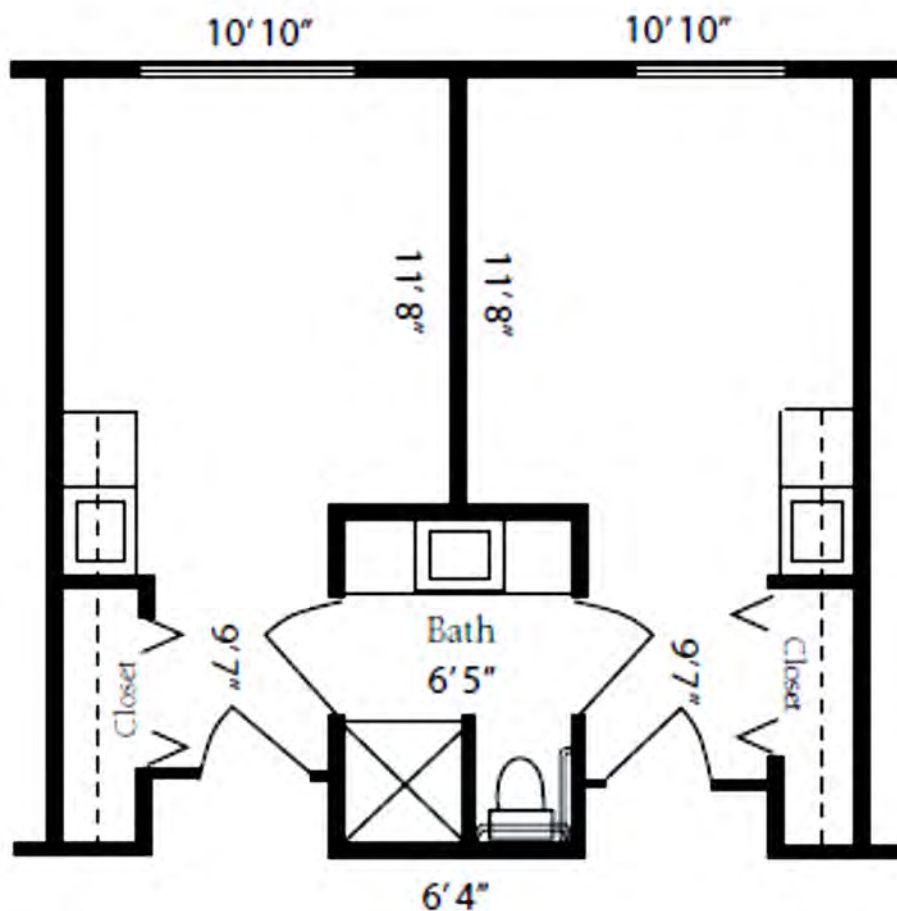

NORTH CHANDLER PLACE

a continuum of care senior living community

NCP

ASSISTED LIVING SHARED SUITE

Assisted Living Shared Suite: 249 sq. ft. per side
Dimensions are approximate

SHARED SUITE FLOOR PLAN - ASSISTED LIVING

NORTH CHANDLER PLACE

a continuum of care senior living community

NCP

ASSISTED LIVING STUDIO

Assisted Living Studio: 360 sq. ft.
Dimensions are approximate

STUDIO FLOOR PLAN - ASSISTED LIVING

NORTH CHANDLER PLACE

a continuum of care senior living community

NCP

ASSISTED LIVING ONE BEDROOM

ONE BEDROOM FLOOR PLAN - ASSISTED LIVING

Assisted Living One Bedroom: 502 sq. ft.
Dimensions are approximate