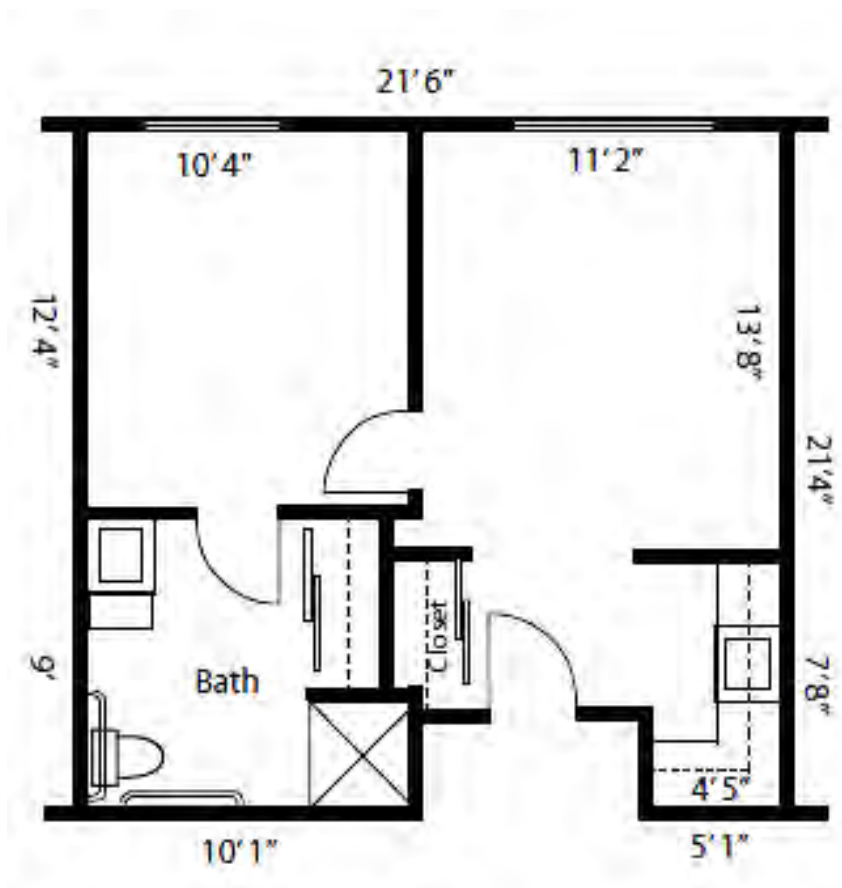

NORTH CHANDLER PLACE

a continuum of care senior living community

NCP

ASSISTED LIVING SHARED SUITE

Assisted Living Shared Suite: 249 sq. ft. per side
Dimensions are approximate

SHARED SUITE FLOOR PLAN - ASSISTED LIVING

NORTH CHANDLER PLACE

a continuum of care senior living community

NCP

ASSISTED LIVING STUDIO

Assisted Living Studio: 360 sq. ft.
Dimensions are approximate

STUDIO FLOOR PLAN - ASSISTED LIVING

NORTH CHANDLER PLACE

a continuum of care senior living community

NCP

ASSISTED LIVING ONE BEDROOM

ONE BEDROOM FLOOR PLAN - ASSISTED LIVING

Assisted Living One Bedroom: 502 sq. ft.
Dimensions are approximate