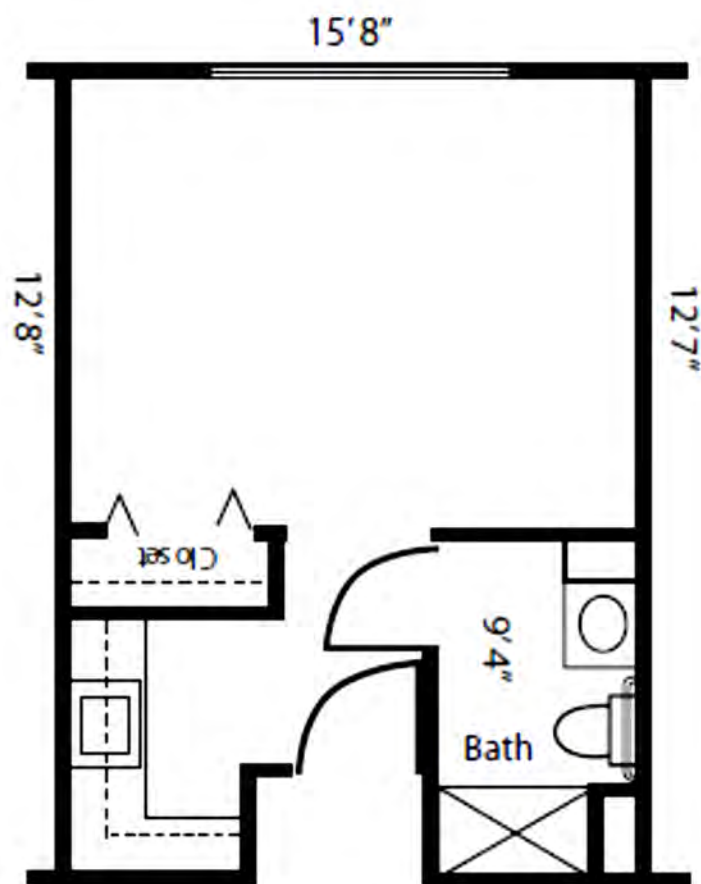

NORTH CHANDLER PLACE

a continuum of care senior living community

NCP

ASSISTED LIVING SHARED SUITE

Assisted Living Shared Suite: 249 sq. ft. per side
Dimensions are approximate

SHARED SUITE FLOOR PLAN - ASSISTED LIVING

NORTH CHANDLER PLACE

a continuum of care senior living community

NCP

ASSISTED LIVING STUDIO

Assisted Living Studio: 360 sq. ft.
Dimensions are approximate

STUDIO FLOOR PLAN - ASSISTED LIVING

NORTH CHANDLER PLACE

a continuum of care senior living community

NCP

ASSISTED LIVING ONE BEDROOM

ONE BEDROOM FLOOR PLAN - ASSISTED LIVING

Assisted Living One Bedroom: 502 sq. ft.
Dimensions are approximate